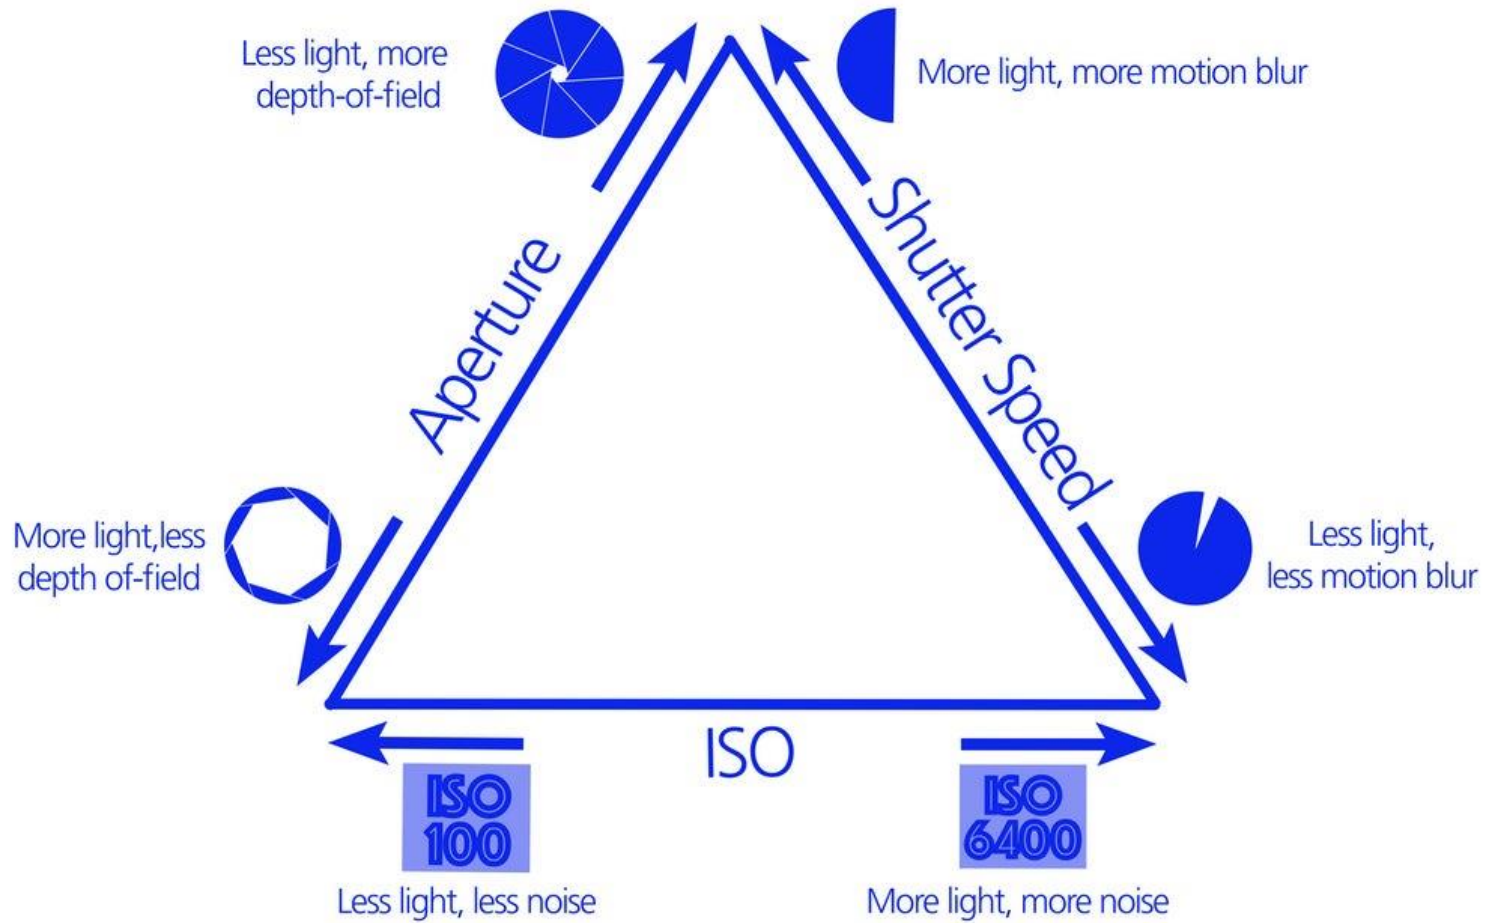

Exposure Triangle