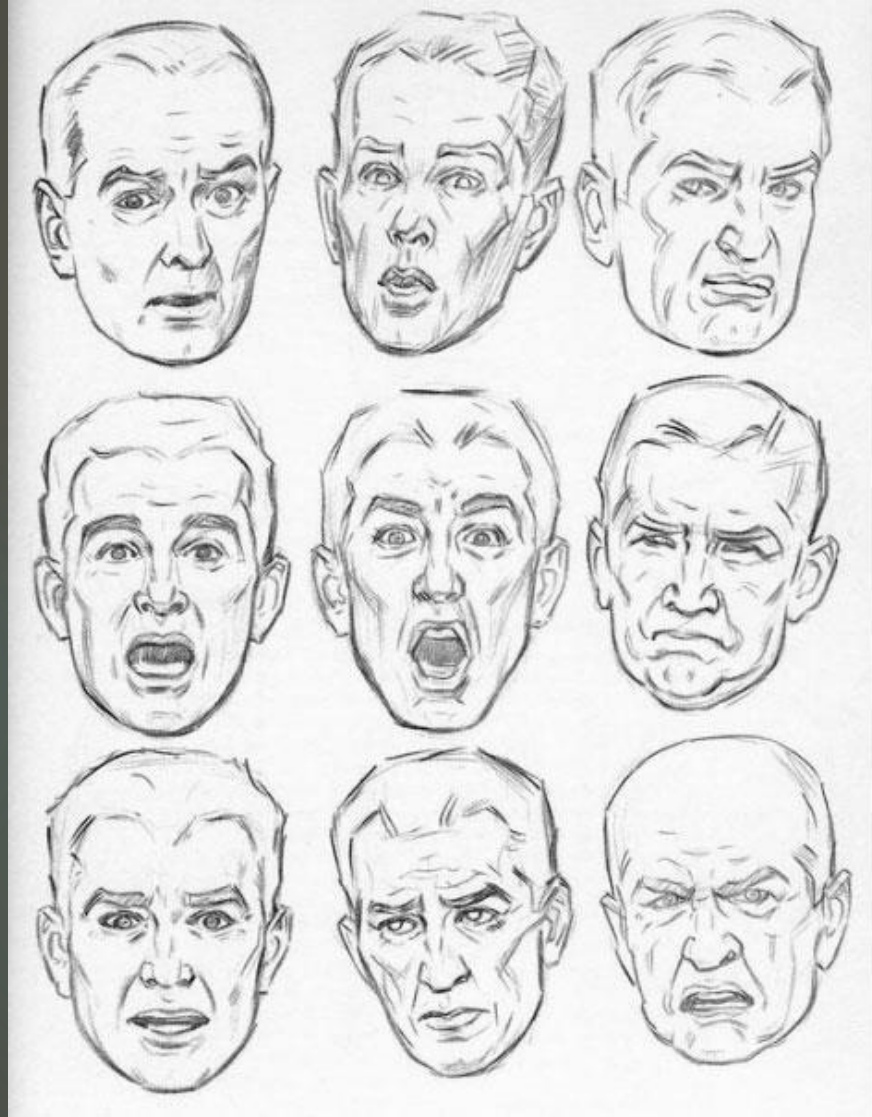

Understanding of Portrait Structure with Loomis Method

BY AWAIS NAQVI

Human Portrait

- ▶ Andrew Loomis
- ▶ Andrew Loomis, was an American illustrator, author, and art instructor.

Basic
shape
Loomis
method
concept

Different angles of face

Different angles Eyes

Different angles Lips

Different
angles
Nose
and
Ear

Don

Human Skull

Portrait Drawing Shading

Saeed
Akhtar

The End