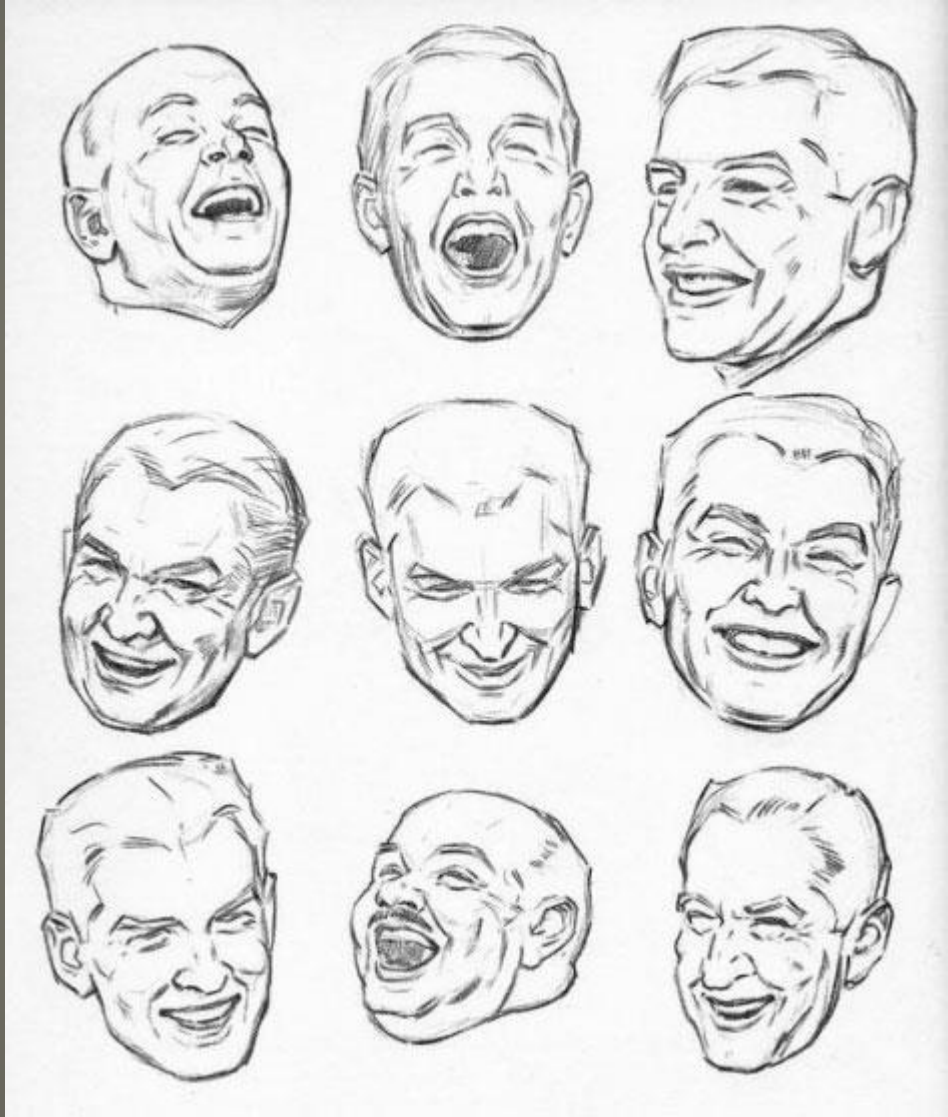

Understanding of Portrait Structure with Loomis Method

BY AWAIS NAQVI

Human Portrait

- ▶ Andrew Loomis
- ▶ Andrew Loomis, was an American illustrator, author, and art instructor.

Basic
shape
Loomis
method
concept

Different angles of face

Different angles Eyes

Different angles Lips

Different
angles
Nose
and
Ear

Don

Human Skull

Portrait Drawing Shading

Saeed
Akhtar

The End