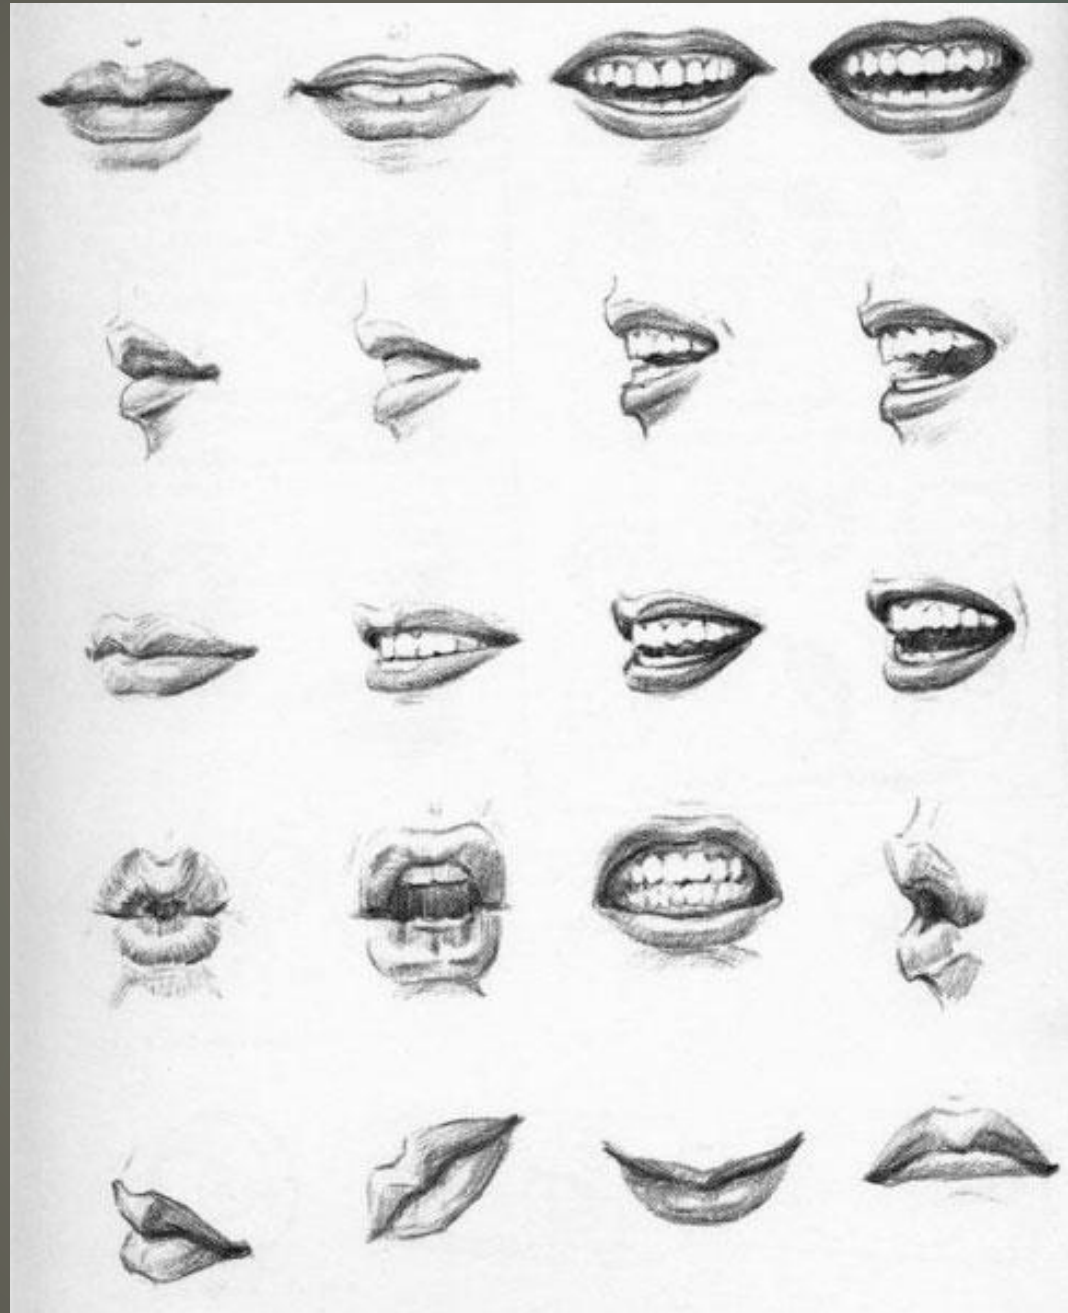

Understanding of Portrait Structure with Loomis Method

BY AWAIS NAQVI

Human Portrait

- ▶ Andrew Loomis
- ▶ Andrew Loomis, was an American illustrator, author, and art instructor.

Basic
shape
Loomis
method
concept

Different angles of face

Different angles Eyes

Different angles Lips

Different
angles
Nose
and
Ear

Don

Human Skull

Portrait Drawing Shading

Saeed
Akhtar

The End