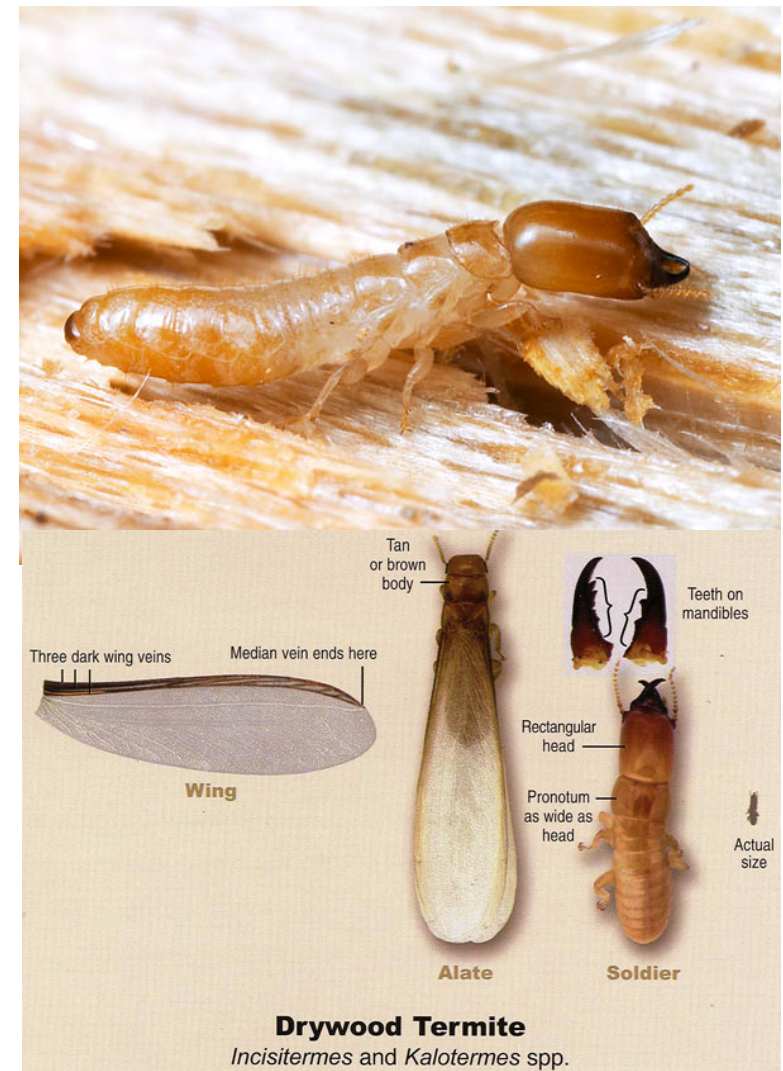

Reproductives leave a colony in a mating swarm – pairing to establish new colonies. After the ‘nuptial flight’, the reproductives lose their wings.

ORDER: Isoptera – Termites

- Hormones and inhibitory pheromones secreted by the reproductives and soldiers determine caste in male and female nymphs; they can develop into any caste.
- Wings are similar in size (isoptera) in the reproductives (the caste with wings)
- soft-bodied except for the king and queen.

Reproductives leave a colony in a mating swarm – pairing to establish new colonies. After the ‘nuptial flight’, the reproductives lose their wings.

Queens grow into an egg machine and live for 20 years

ORDER: Isoptera – Termites

Soldiers and nasutes (in some colonies) product the colony. Soldiers have huge jaws and nasutes have a 'squirt-head'. In *Cryptotermes*, the soldiers have a block-head that blocks the termite burrow.

ORDER: Isoptera – Termites

1. Kalotermitidae - Drywood, Dampwood, and Powderpost termites
 - they do not construct earthen tubes, tending to only create cavities in the wood.
 - Reproductives have ocelli; soldiers have blunt, concave heads