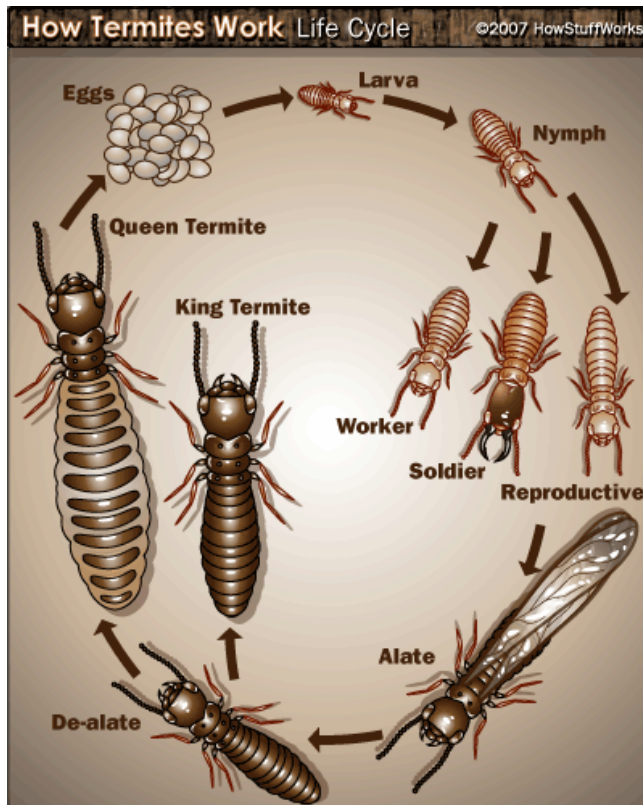

- Pterygota: Winged True Insects
 - Paleoptera: Ephemeroptera and Odonata
 - Neoptera: wings fold flat onto back
 - Exopterygota (simple metamorphosis)
 - Orthopteroida (mandibulate mouthparts, large anal lobe in the hind wing)

ORDER: Isoptera – Termites

- Hormones and inhibitory pheromones secreted by the reproductive and soldiers determine caste in male and female nymphs; they can develop into any caste.
- Wings are similar in size (isoptera) in the reproductive (the caste with wings)
- soft-bodied except for the king and queen.

Reproductives leave a colony in a mating swarm – pairing to establish new colonies. After the ‘nuptial flight’, the reproductives lose their wings.

ORDER: Isoptera – Termites

- Hormones and inhibitory pheromones secreted by the reproductives and soldiers determine caste in male and female nymphs; they can develop into any caste.
- Wings are similar in size (isoptera) in the reproductives (the caste with wings)
- soft-bodied except for the king and queen.

Reproductives leave a colony in a mating swarm – pairing to establish new colonies. After the ‘nuptial flight’, the reproductives lose their wings.

Queens grow into an egg machine and live for 20 years