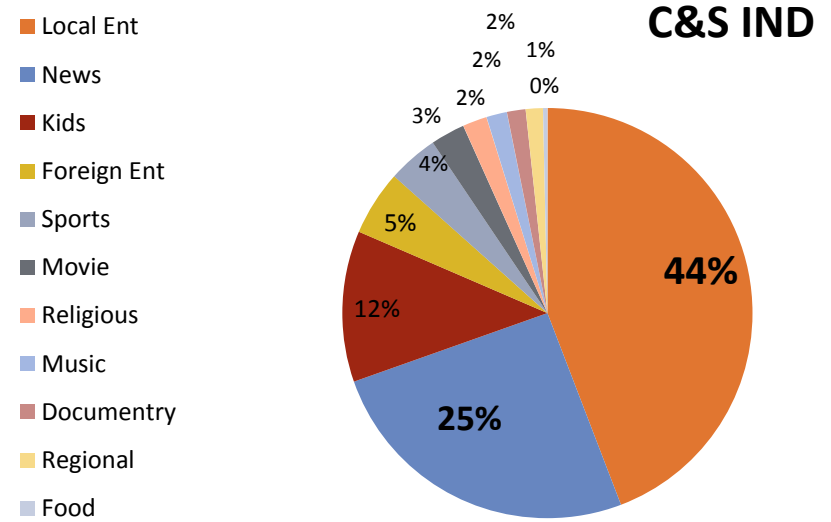

MEDIALOGIC MONTHLY REVIEW Jun 2018

medialogic **KANTAR MEDIA**

The Only Overnight TAM data providing Company in Pakistan.

CONTENTS

Ratings		Slide #
○ Market Share% By Genre		3
○ Time Band Utilization		4
○ Target Group Share Ratings		5
○ Top 15 channel Overall C&S Total Ind		6
○ Channel-wise Breakup by Genre		10
○ Top programs C&S Total Ind		21
○ Top 10 Talk Shows		23
○ Top Infotainment Shows		24
○ Top Morning Shows		25

Slide #	
<i>CAT Comparison by Genre</i>	27
<i>Top 10 Categories</i>	28
<i>Top 10 Advertisers</i>	29
<i>Top 10 Brands</i>	30
<i>Channel-wise Breakup By Genre</i>	31

MARKET SHARE% | BY GENRE

Day-wise Progression | Top (5) Genre

Day-wise Progression | Top (5) Genre

Genre-Wise market share is based on the total viewing of Around 100 + channels being monitored in the new system. Viewing of the In-House cable channels is not included to calculate market share.