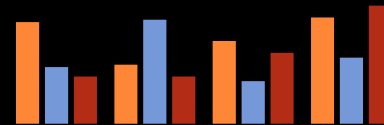

MEDIALOGIC MONTHLY REVIEW Jun 2018

medialogic **KANTAR MEDIA**

The Only Overnight TAM data providing Company in Pakistan.

CONTENTS

Ratings		Slide #
○ Market Share% By Genre		3
○ Time Band Utilization		4
○ Target Group Share Ratings		5
○ Top 15 channel Overall C&S Total Ind		6
○ Channel-wise Breakup by Genre		10
○ Top programs C&S Total Ind		21
○ Top 10 Talk Shows		23
○ Top Infotainment Shows		24
○ Top Morning Shows		25

Day-wise Progression | Top (5) Genre

Genre-Wise market share is based on the total viewing of Around 100 + channels being monitored in the new system. Viewing of the In-House cable channels is not included to calculate market share.