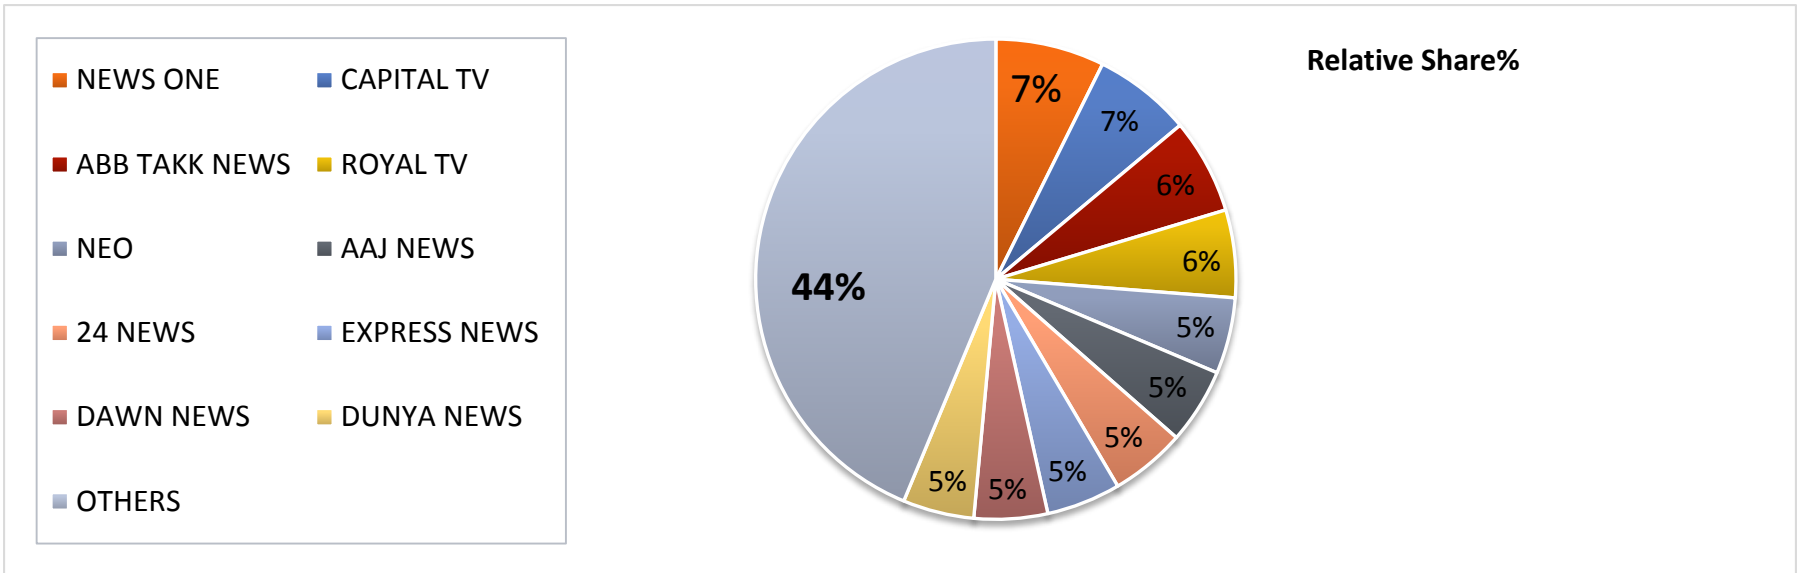

TOP 10 CATEGORIES

TOP 10 ADVERTISERS | IN TERMS OF CAT

TOP 10 BRANDS

Relative Share

NEWS CHANNELS | CAT COMPARISON

Amongst News Channels “News One” is Airing The Highest CAT.....

ENT CHANNELS | CAT COMPARISON