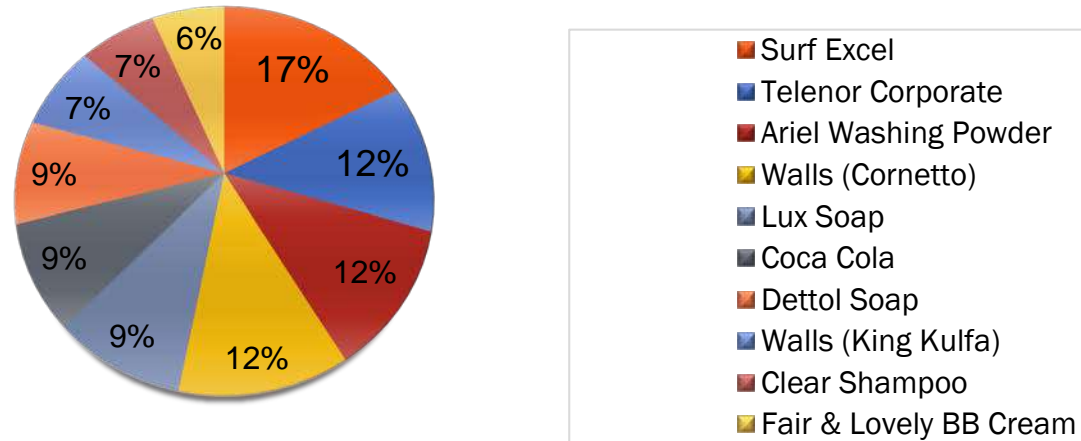

TOP 10 CATEGORIES

TOP 10 ADVERTISERS | IN TERMS OF CAT

TOP 10 BRANDS

Relative Share

NEWS CHANNELS | CAT COMPARISON

Amongst News Channels “News One” is Airing The Highest CAT.....

ENT CHANNELS | CAT COMPARISON