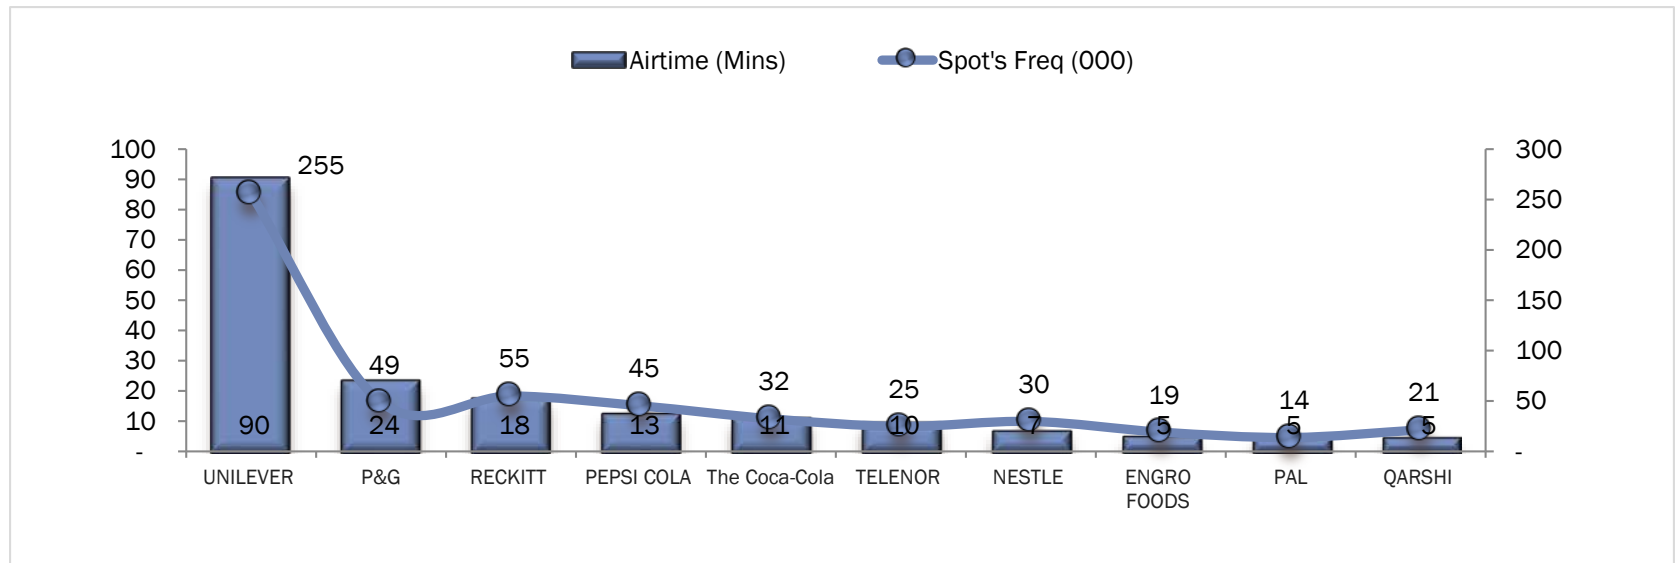

TOP 10 ADVERTISERS | IN TERMS OF CAT