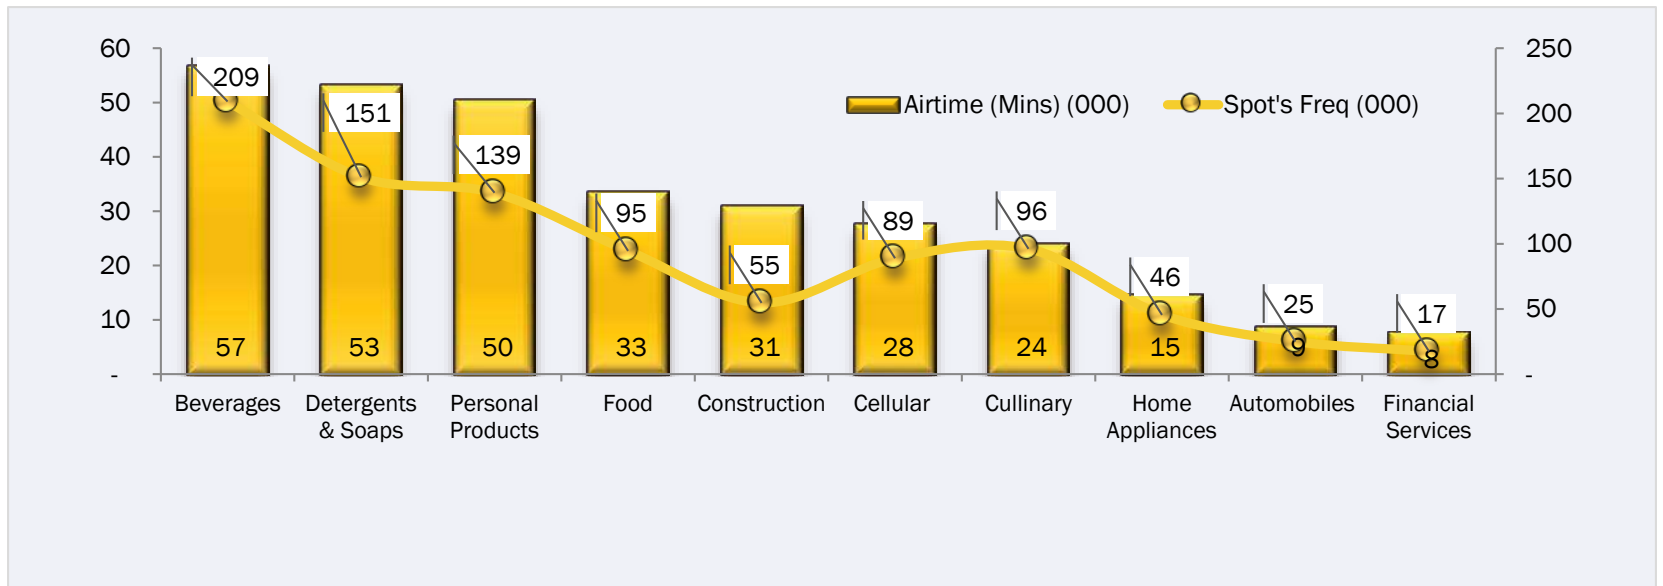

TOP 10 CATEGORIES