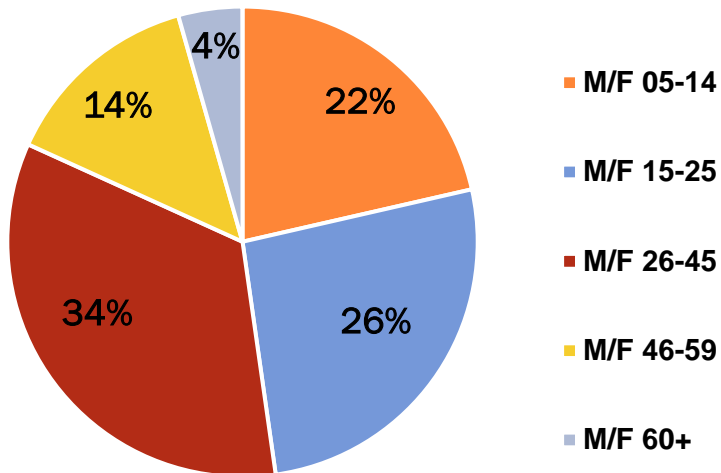

TARGET GROUP SHARE RATINGS

*TGSR/Profile is based on total usage (24 Hours AVG ratings of based on TTV)

TOP 15 CHANNEL OVERALL | PAKISTAN TOTAL

PTV HOME lead the overall top 15 channels charts on Total Ind followed by ATV whereas ARY DIGITAL lead on C&S followed by GEO ENT.

Total Ind

Jun-18

Rank	Channel Name	Ratings%
1	PTV HOME	1.057
2	ATV	0.918
3	ARY DIGITAL	0.716
4	GEO ENTERTAINMENT	0.533
5	HUM TV	0.524
6	DISNEY CHANNEL	0.415
7	GEO NEWS	0.320
8	CARTOON NETWORK	0.297
9	ARY NEWS	0.244
10	PTV SPORTS	0.242
11	URDU 1	0.226
12	FILMAZIA	0.226
13	GEO KAHANI	0.185
14	EXPRESS NEWS	0.180
15	A PLUS	0.160

C&S Ind

Jun-18

Rank	Channel Name	Ratings%
1	ARY DIGITAL	1.022
2	GEO ENTERTAINMENT	0.761
3	HUM TV	0.749
4	DISNEY CHANNEL	0.593
5	GEO NEWS	0.456
6	CARTOON NETWORK	0.424
7	ARY NEWS	0.349
8	URDU 1	0.323
9	FILMAZIA	0.323
10	GEO KAHANI	0.264
11	EXPRESS NEWS	0.258
12	A PLUS	0.229
13	TEN SPORTS	0.225
14	DUNYA NEWS	0.225
15	PLAY ENTERTAINMENT	0.215