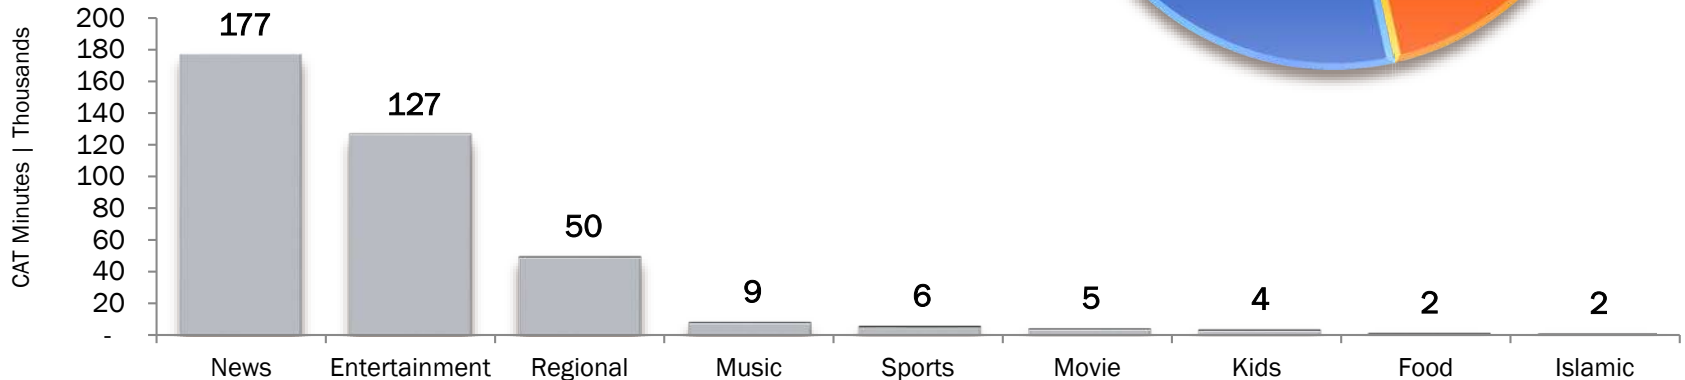

MORNING SHOWS | FEMALE 15-45 Q&S

ARY DIGITAL's "Good Morning Pakistan" leading on Females 15-45 All followed by Hum Tv's "Jago Pakistan Jago"

Rank	Date	Day	Channel	Program Name	Host	R % (Net)	RT (Net)	MS(Net)
1	18-Jun-18	Monday	ARY DIGITAL	Good Morning Pakistan	Nida Yasir	2.098	264	7.9
2	27-Jun-18	Wednesday	HUM TV	Jago Pakistan Jago	Sanam Jung	1.177	146	6.6
3	06-Jun-18	Wednesday	GEO NEWS	Geo Pakistan	Huma Amir Shah	0.995	125	6.4
4	21-Jun-18	Thursday	TV ONE	Aap Ka Sahir	Sahir Lodhi	0.922	115	5.0
5	28-Jun-18	Thursday	A PLUS	Ek Nayee Subha (With Farah)	Farah Khan	0.878	109	4.7
6	28-Jun-18	Thursday	DAWN NEWS	Cafe Chai Toast Aur Host	Anoushey Ashraf	0.701	87	4.3
7	20-Jun-18	Wednesday	ARY NEWS	The Morning Show	Sanam Baloch	0.664	83	3.6
8	26-Jun-18	Tuesday	ARY ZINDAGI	Salam Zindagi	Faisal Qureshi	0.384	49	1.9
9	27-Jun-18	Wednesday	SAMAA	Subha Savaray Samaa Kay Sath	Madiha Naqvi	0.224	28	1.2
10	27-Jun-18	Wednesday	PTV NEWS	Subh-e-Nau	Nusrat Haris	0.198	25	1.2
11	20-Jun-18	Wednesday	PTV HOME	Morning With Juggan	Juggan Kazim	0.183	23	0.9
12	29-Jun-18	Friday	ZAIQA	Sunrise From Istanbul	Maria Wasti	0.162	20	0.8
13	25-Jun-18	Monday	APNA CHANNEL	Apna Morning With Babar Ali	Babar Ali	0.078	10	0.3
14	29-Jun-18	Friday	ATV	Mehekti Morning	Sundas Khan	0.068	9	0.4
15	25-Jun-18	Monday	NEO TV	Neo Pakistan	Mariam Ismail	0.068	9	0.3
16	08-Jun-18	Friday	K21	Good Morning	Rida Saiffee & M Yasir	0.038	5	0.3

Ranking of morning shows is based on highest rated episode of each show during the reporting period.

COMMERCIAL AIRTIME SUMMARY | BY GENRE

Genre-wise Airtime Share%

Highest CAT Share Going To News Channels