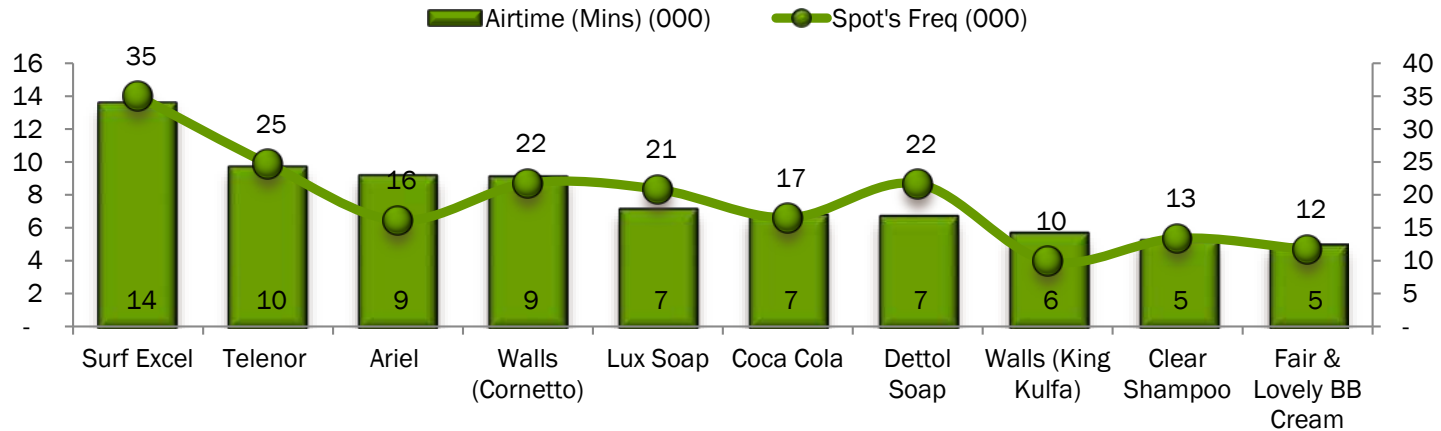

Ranking of morning shows is based on highest rated episode of each show during the reporting period.

COMMERCIAL AIRTIME SUMMARY | BY GENRE

Genre-wise Airtime Share%

Highest CAT Share Going To News Channels

TOP 10 CATEGORIES

TOP 10 ADVERTISERS | IN TERMS OF CAT

TOP 10 BRANDS

Relative Share

NEWS CHANNELS | CAT COMPARISON

Amongst News Channels “News One” is Airing The Highest CAT.....

ENT CHANNELS | CAT COMPARISON