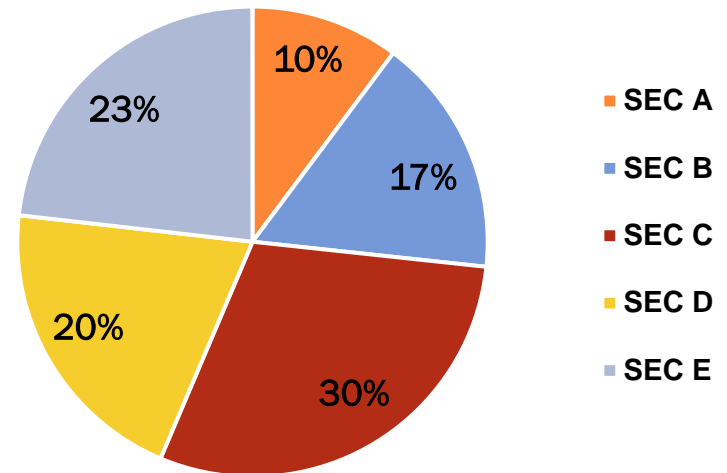

TARGET GROUP SHARE RATINGS

*TGSR/Profile is based on total usage (24 Hours AVG ratings of based on TTV)

TOP 15 CHANNEL OVERALL | PAKISTAN TOTAL

PTV HOME lead the overall top 15 channels charts on Total Ind followed by ATV whereas ARY DIGITAL lead on C&S followed by GEO ENT.

Total Ind

Jun-18

Rank	Channel Name	Ratings%
1	PTV HOME	1.057
2	ATV	0.918
3	ARY DIGITAL	0.716
4	GEO ENTERTAINMENT	0.533
5	HUM TV	0.524
6	DISNEY CHANNEL	0.415
7	GEO NEWS	0.320
8	CARTOON NETWORK	0.297
9	ARY NEWS	0.244
10	PTV SPORTS	0.242
11	URDU 1	0.226
12	FILMAZIA	0.226
13	GEO KAHANI	0.185
14	EXPRESS NEWS	0.180
15	A PLUS	0.160

C&S Ind

Jun-18

Rank	Channel Name	Ratings%
1	ARY DIGITAL	1.022
2	GEO ENTERTAINMENT	0.761
3	HUM TV	0.749
4	DISNEY CHANNEL	0.593
5	GEO NEWS	0.456
6	CARTOON NETWORK	0.424
7	ARY NEWS	0.349
8	URDU 1	0.323
9	FILMAZIA	0.323
10	GEO KAHANI	0.264
11	EXPRESS NEWS	0.258
12	A PLUS	0.229
13	TEN SPORTS	0.225
14	DUNYA NEWS	0.225
15	PLAY ENTERTAINMENT	0.215