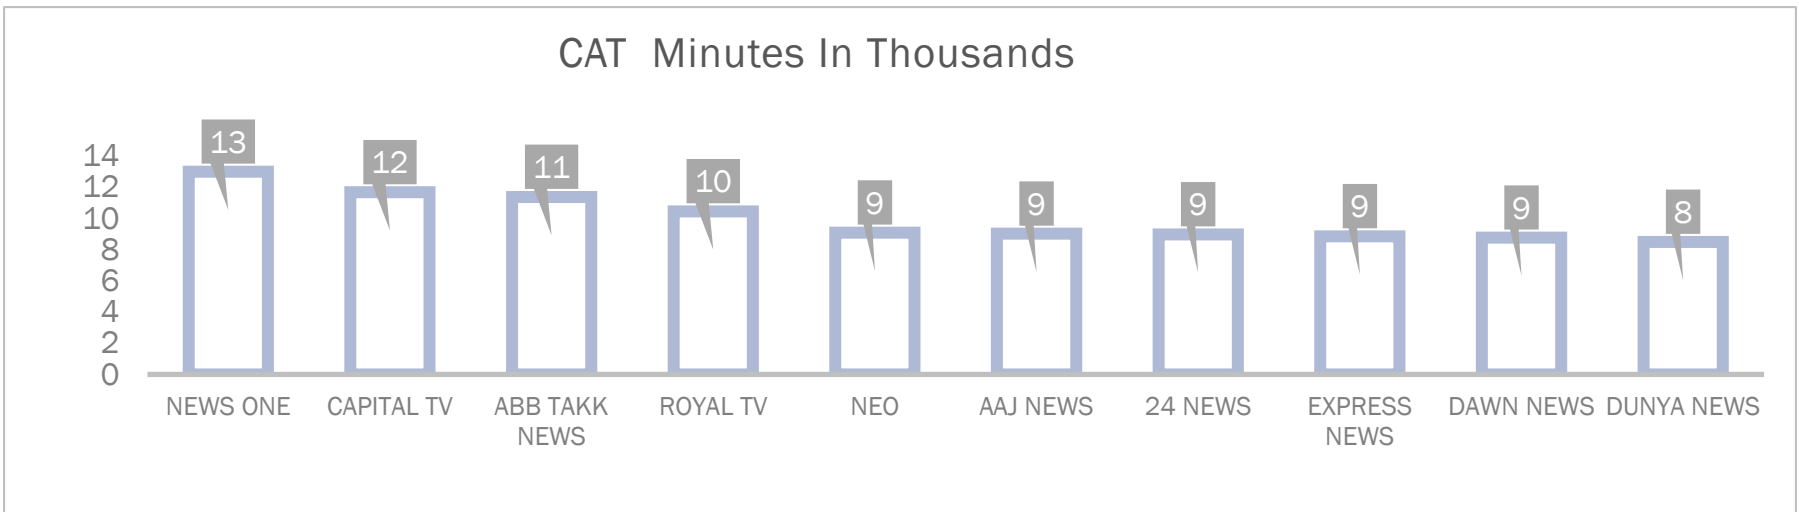

Ranking of morning shows is based on highest rated episode of each show during the reporting period.

COMMERCIAL AIRTIME SUMMARY | BY GENRE

Genre-wise Airtime Share%

Highest CAT Share Going To News Channels

TOP 10 CATEGORIES

TOP 10 ADVERTISERS | IN TERMS OF CAT

TOP 10 BRANDS

Relative Share

NEWS CHANNELS | CAT COMPARISON

Amongst News Channels “News One” is Airing The Highest CAT.....

ENT CHANNELS | CAT COMPARISON