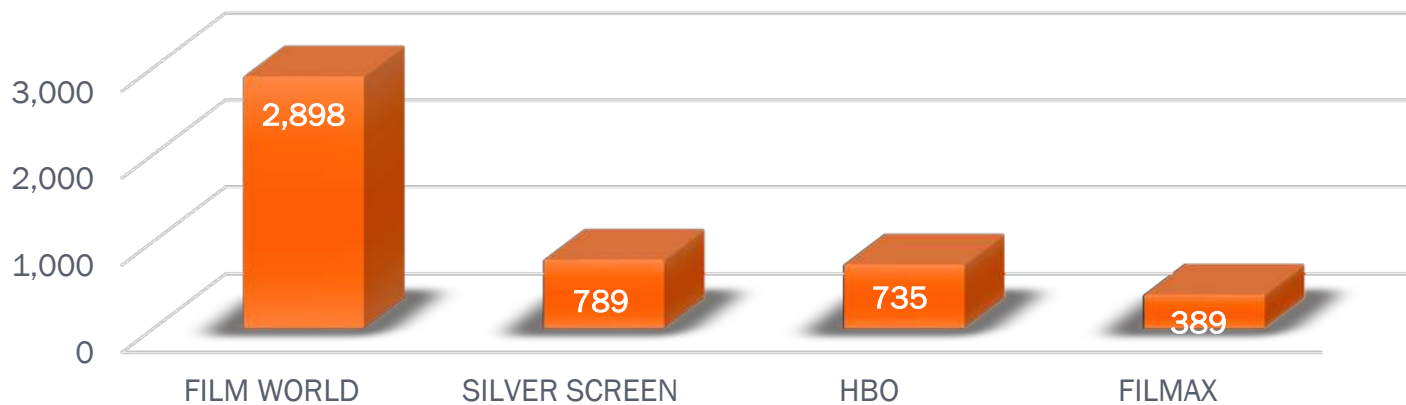

MOVIE CHANNELS | CAT COMPARISON