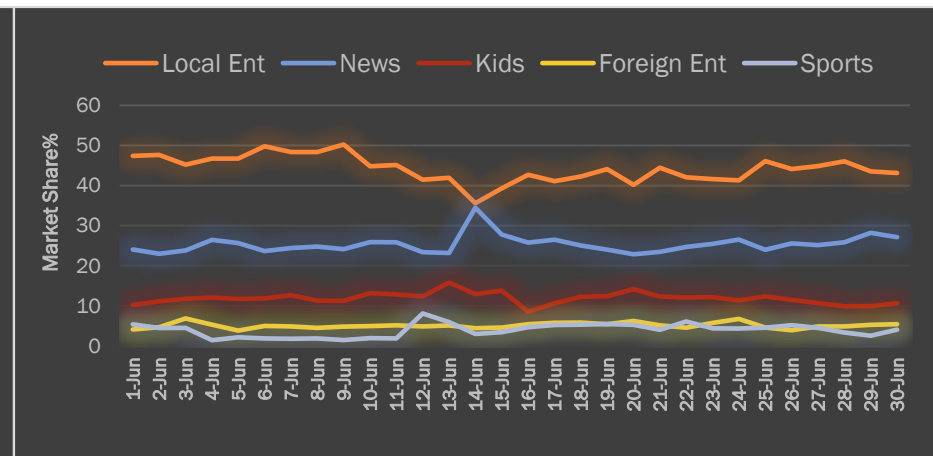

Slide #	
<i>CAT Comparison by Genre</i>	27
<i>Top 10 Categories</i>	28
<i>Top 10 Advertisers</i>	29
<i>Top 10 Brands</i>	30
<i>Channel-wise Breakup By Genre</i>	31

MARKET SHARE% | BY GENRE

Day-wise Progression | Top (5) Genre

Day-wise Progression | Top (5) Genre

Genre-Wise market share is based on the total viewing of Around 100 + channels being monitored in the new system. Viewing of the In-House cable channels is not included to calculate market share.