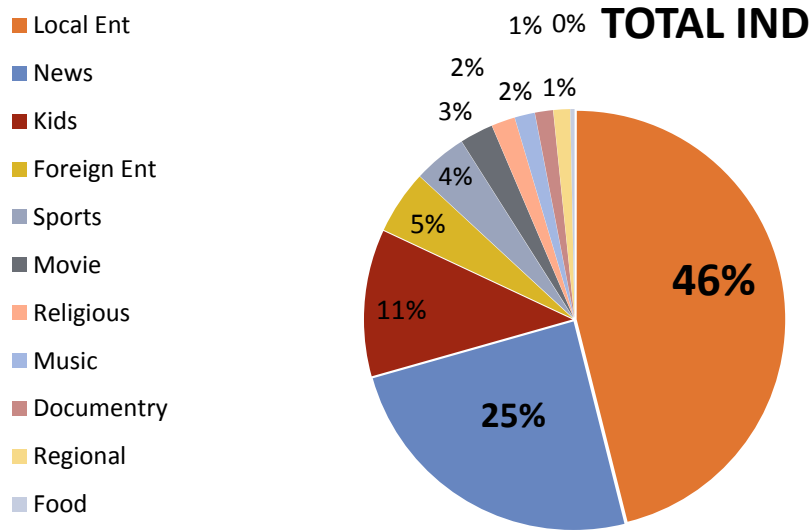

MEDIALOGIC MONTHLY REVIEW Jun 2018

medialogic **KANTAR MEDIA**

The Only Overnight TAM data providing Company in Pakistan.

CONTENTS

Ratings		Slide #
○ Market Share% By Genre		3
○ Time Band Utilization		4
○ Target Group Share Ratings		5
○ Top 15 channel Overall C&S Total Ind		6
○ Channel-wise Breakup by Genre		10
○ Top programs C&S Total Ind		21
○ Top 10 Talk Shows		23
○ Top Infotainment Shows		24
○ Top Morning Shows		25

Slide #	
<i>CAT Comparison by Genre</i>	27
<i>Top 10 Categories</i>	28
<i>Top 10 Advertisers</i>	29
<i>Top 10 Brands</i>	30
<i>Channel-wise Breakup By Genre</i>	31

MARKET SHARE% | BY GENRE

Day-wise Progression | Top (5) Genre

Day-wise Progression | Top (5) Genre

Genre-Wise market share is based on the total viewing of Around 100 + channels being monitored in the new system. Viewing of the In-House cable channels is not included to calculate market share.