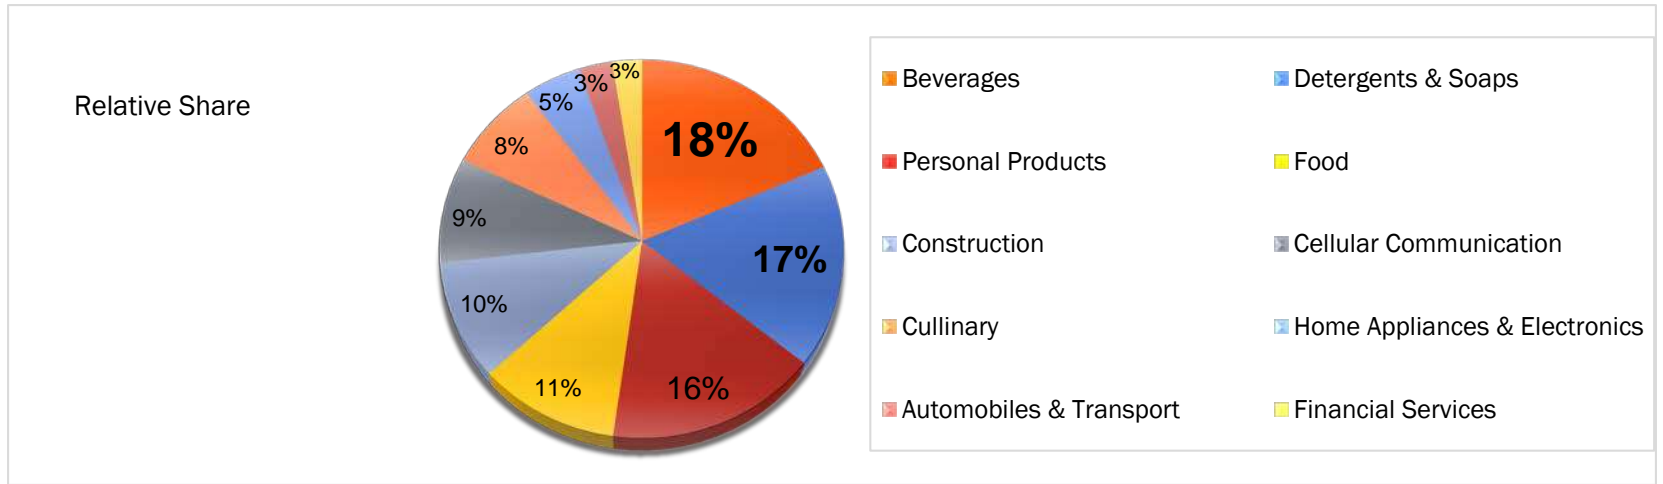

TOP 10 CATEGORIES