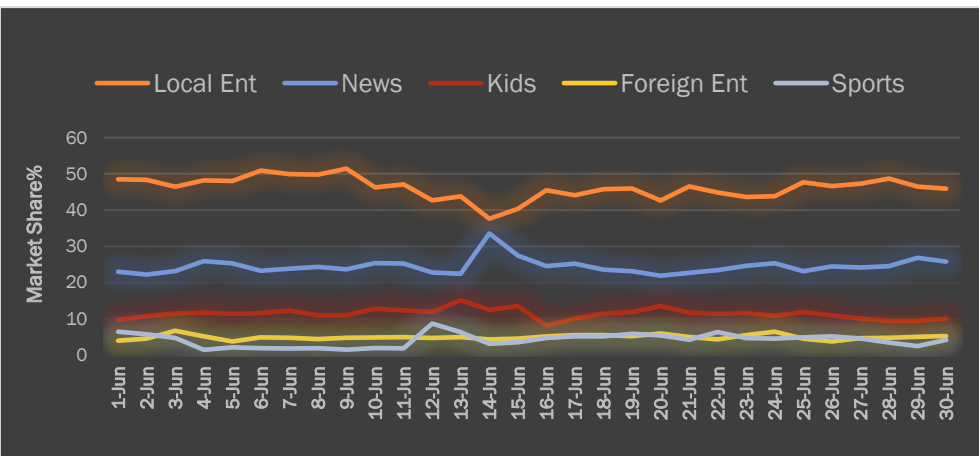

Slide #	
<i>CAT Comparison by Genre</i>	27
<i>Top 10 Categories</i>	28
<i>Top 10 Advertisers</i>	29
<i>Top 10 Brands</i>	30
<i>Channel-wise Breakup By Genre</i>	31

MARKET SHARE% | BY GENRE

Day-wise Progression | Top (5) Genre

Day-wise Progression | Top (5) Genre

Genre-Wise market share is based on the total viewing of Around 100 + channels being monitored in the new system. Viewing of the In-House cable channels is not included to calculate market share.