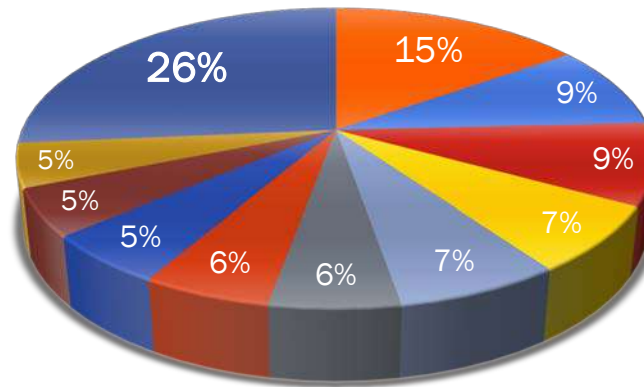

Relative Share

CAT Minutes In Thousands

MOVIE CHANNELS | CAT COMPARISON

REGIONAL CHANNELS | CAT COMPARISON

Relative Share

- APNA CHANNEL
- SINDH TV
- KTN
- RAAVI
- AVT KHYBER
- PUNJAB TV
- WASEB
- VSH
- KTN NEWS
- MEHRAN TV
- OTHERS