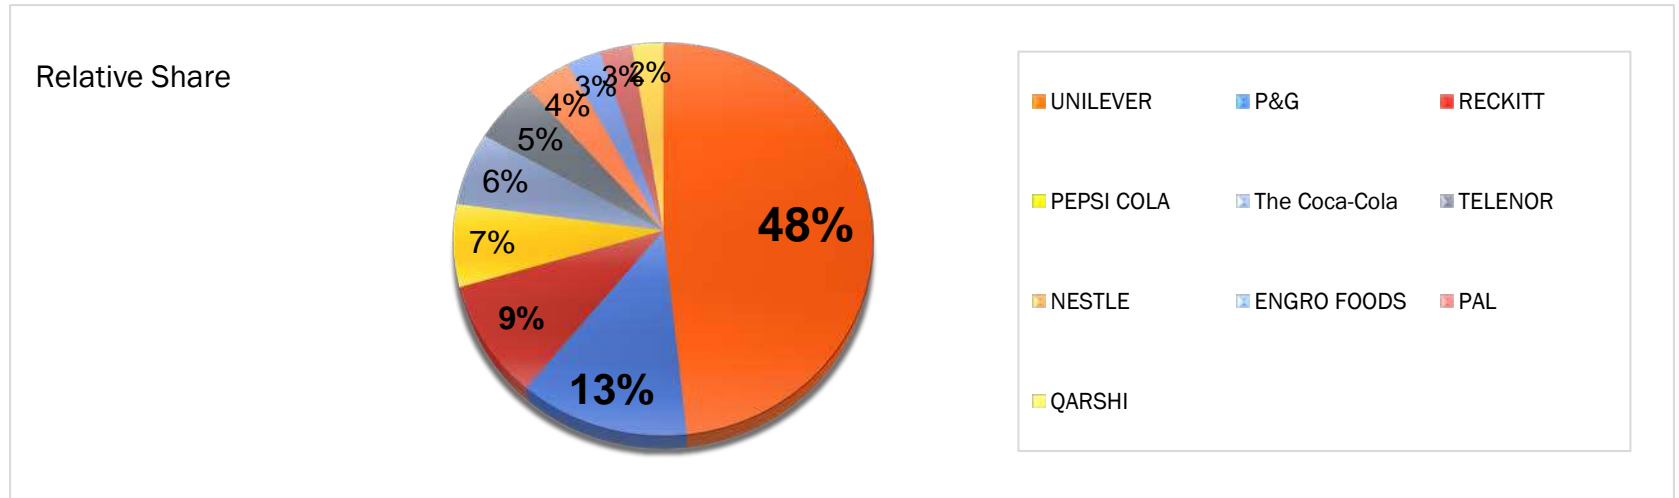

TOP 10 ADVERTISERS | IN TERMS OF CAT