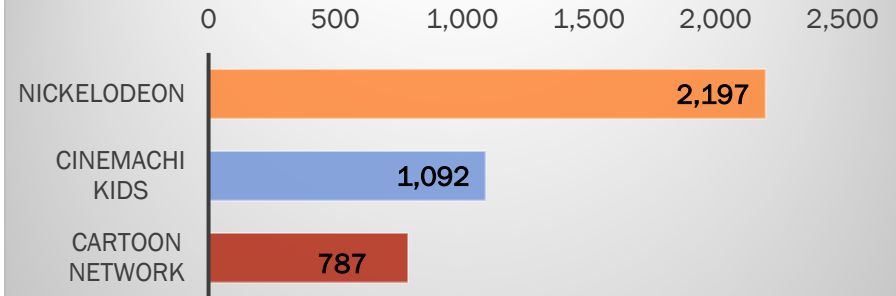

Kids | CAT (Minutes)