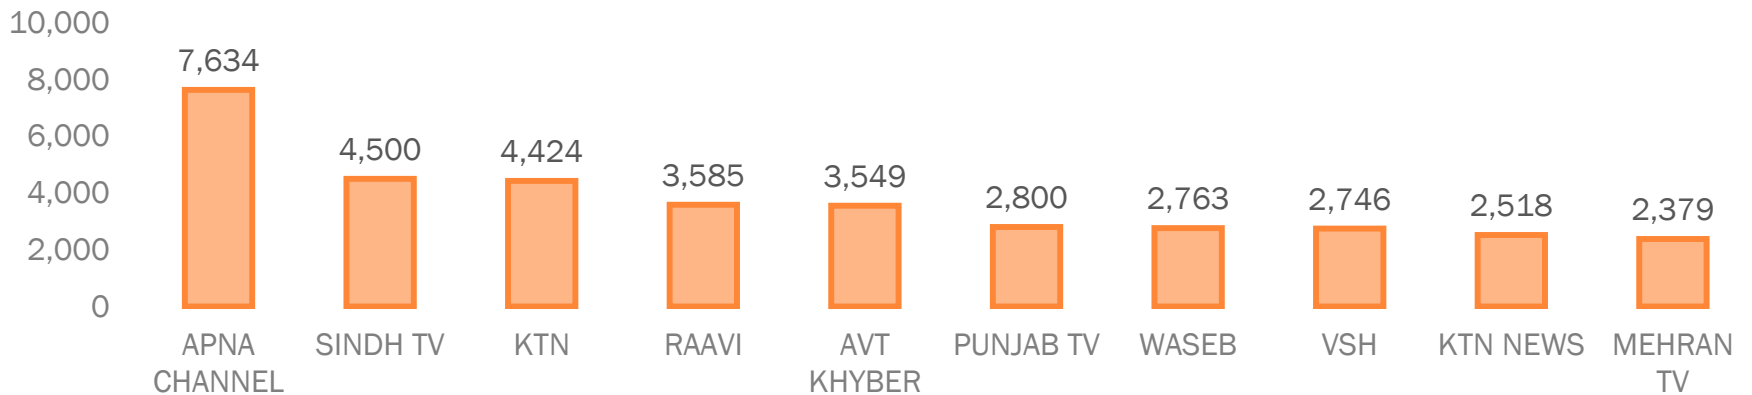

CAT (Minutes)